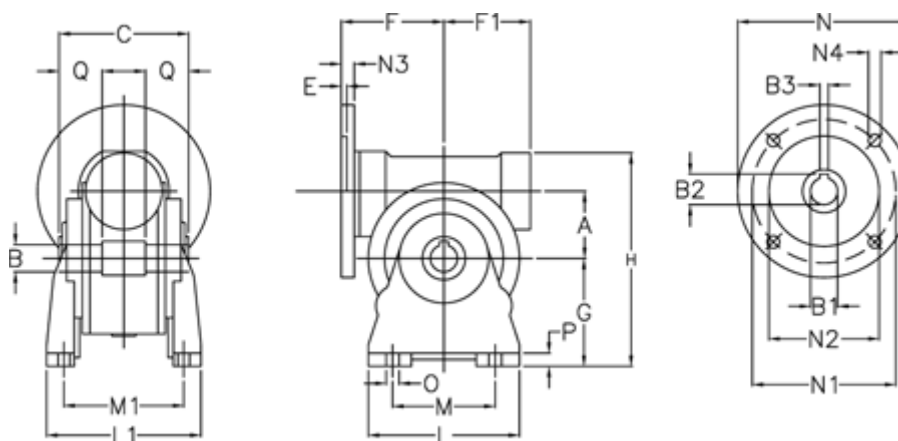

Data Sheet

Article number: 3902185010250

Description: Worm gear
VF 185-A-10-132B5, without lubrication

Measures

A	= 185.4	F1	= 205	N1	= 265
B	= 60 H7	G	= 254	N2	= 230
B1 E7	= 38	H	= 457	N3	= 16
B2	= 41.3	L	= 360	N4	= 13
B3 H9	= 10	L1	= 320	O	= 22
C	= 190	M	= 270	P	= 22
E	= 4	M1	= 251	Q	= 65
F	= 217	N	= 300		